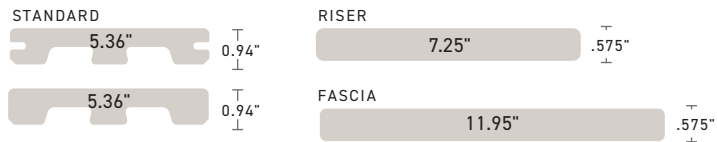

PROFILE OPTIONS

*TimberTech Prime+, Prime, and Premier Collections are covered by a 25-Year Limited Product Warranty and a 25-Year Fade & Stain Limited Warranty. *The proprietary capping on the Prime+, Prime, and Premier Collections does not feature Mold Guard Technology.