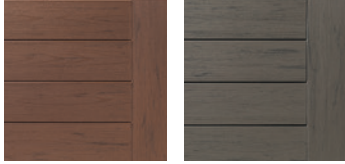

New

Terrain+ Collection in Dark Oak, Classic Composite Series with Premier Top Rail

TERRAIN+ COLLECTION™

Subtle Wood Grain

For clients that want maximum style for their dollar, we offer the new Terrain+ Collection. It features the same lightweight, scalloped profile, but with an updated color palette. Thanks to new and improved color blending technology, these boards deliver sophisticated colors with a subtle grain pattern like sanded White oak and walnut for a versatile, natural wood look.

PROFILE OPTIONS

STANDARD

RISER

FASCIA

TERRAIN® COLLECTION

Rugged Cathedral Grain

Embrace a timeless, authentic wood look with the subtle coloring and rugged cathedral grain of the Terrain Collection. Clients can choose from boards with varied color blending or those with a solid, stained wood look. Plus, with their scalloped profile, these boards are lighter in weight for easier installation.

BROWN OAK

SILVER MAPLE

For additional colors, visit TimberTech.com.

PRODUCT DESCRIPTION	TimberTech Model Number		
	12'	16'	20'
TERRAIN COLLECTION™			
1 x 6 Grooved Brown Oak	TCGV5412B0	TCGV5416B0	TCGV5420B0
1 x 6 Square-Shouldered Brown Oak	—	TC5416B0	TC5420B0
1 x 6 Grooved Silver Maple	TCGV5412SM	TCGV5416SM	TCGV5420SM
1 x 6 Square-Shouldered Silver Maple	—	TC5416SM	TC5420SM
TERRAIN FASCIA			
12" Fascia Brown Oak	FBTC12B0	—	—
12" Fascia Silver Maple	FBTC12SM	—	—
TERRAIN RISER			
7-1/4" Riser Brown Oak	TCRISERB0	—	—
7-1/4" Riser Silver Maple	TCRISERSM	—	—