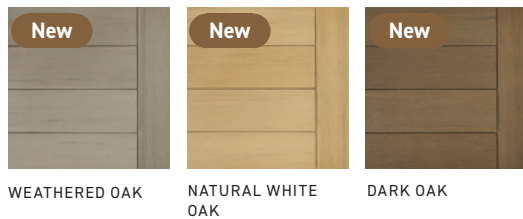

New

Terrain+ Collection in Dark Oak, Classic Composite Series with Premier Top Rail

TERRAIN+ COLLECTION™

Subtle Wood Grain

For clients that want maximum style for their dollar, we offer the new Terrain+ Collection. It features the same lightweight, scalloped profile, but with an updated color palette. Thanks to new and improved color blending technology, these boards deliver sophisticated colors with a subtle grain pattern like sanded White oak and walnut for a versatile, natural wood look.

WEATHERED OAK

NATURAL WHITE OAK

DARK OAK

PRODUCT DESCRIPTION	TimberTech Model Number		
	12'	16'	20'
TERRAIN+ COLLECTION			
1 x 6 Grooved Natural White Oak	TCGV5412NW	TCGV5416NW	TCGV5420NW
1 x 6 Square-Shouldered Natural White Oak	—	TC5416NW	TC5420NW
1 x 6 Grooved Weathered Oak	TCGV5412WO	TCGV5416WO	TCGV5420WO
1 x 6 Square-Shouldered Weathered Oak	—	TC5416WO	TC5420WO
1 x 6 Grooved Dark Oak	TCGV5412DO	TCGV5416DO	TCGV5420DO
1 x 6 Square-Shouldered Dark Oak	—	TC5416DO	TC5420DO
TERRAIN+ FASCIA			
12" Fascia Natural White Oak	FBTC12NW	—	—
12" Fascia Weathered Oak	FBTC12WO	—	—
12" Fascia Dark Oak	FBTC12DO	—	—
TERRAIN+ RISER			
7-1/4" Riser Natural White Oak	TCRISERNW	—	—
7-1/4" Riser Weathered Oak	TCRISERWO	—	—
7-1/4" Riser Dark Oak	TCRISERDO	—	—

PROFILE OPTIONS

STANDARD

RISER

FASCIA

TERRAIN® COLLECTION

Rugged Cathedral Grain

Embrace a timeless, authentic wood look with the subtle coloring and rugged cathedral grain of the Terrain Collection. Clients can choose from boards with varied color blending or those with a solid, stained wood look. Plus, with their scalloped profile, these boards are lighter in weight for easier installation.